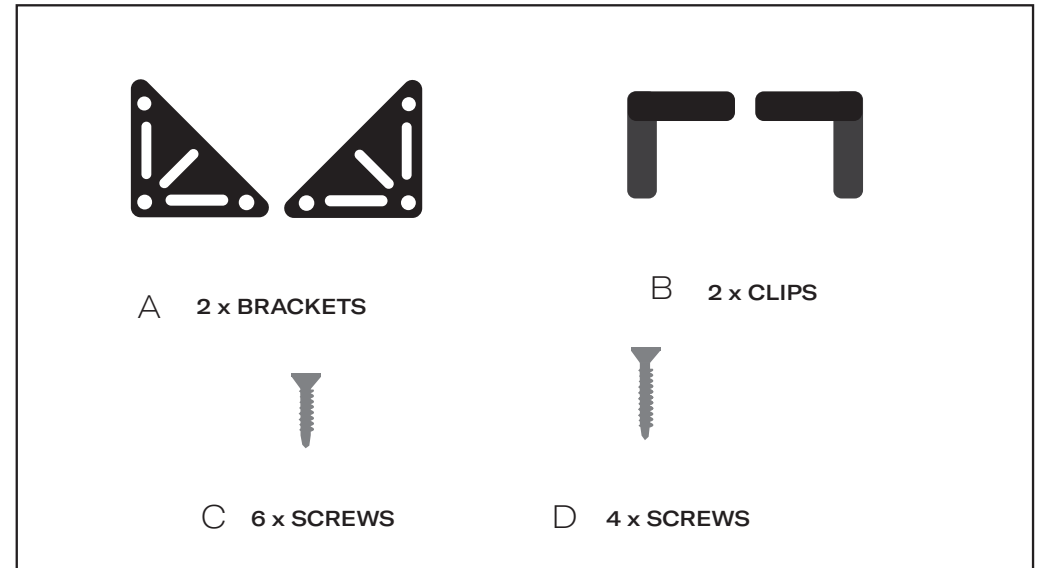

OVANO TABLE STORAGE BRACKET SET

INCLUDED IN KIT

01.

POSITION THE TABLE TOP IN THE CENTRE OF THE BACK PANEL. WE ESTIMATE IT TO BE ABOUT 23.5 CM FROM THE RIGHT HAND SIDE HOWEVER THIS COULD DIFFER DEPENDING ON YOUR TABLE OR UNIT SIZE. WE ADVISE USING A SPIRIT LEVEL TO ENSURE ITS STRAIGHT